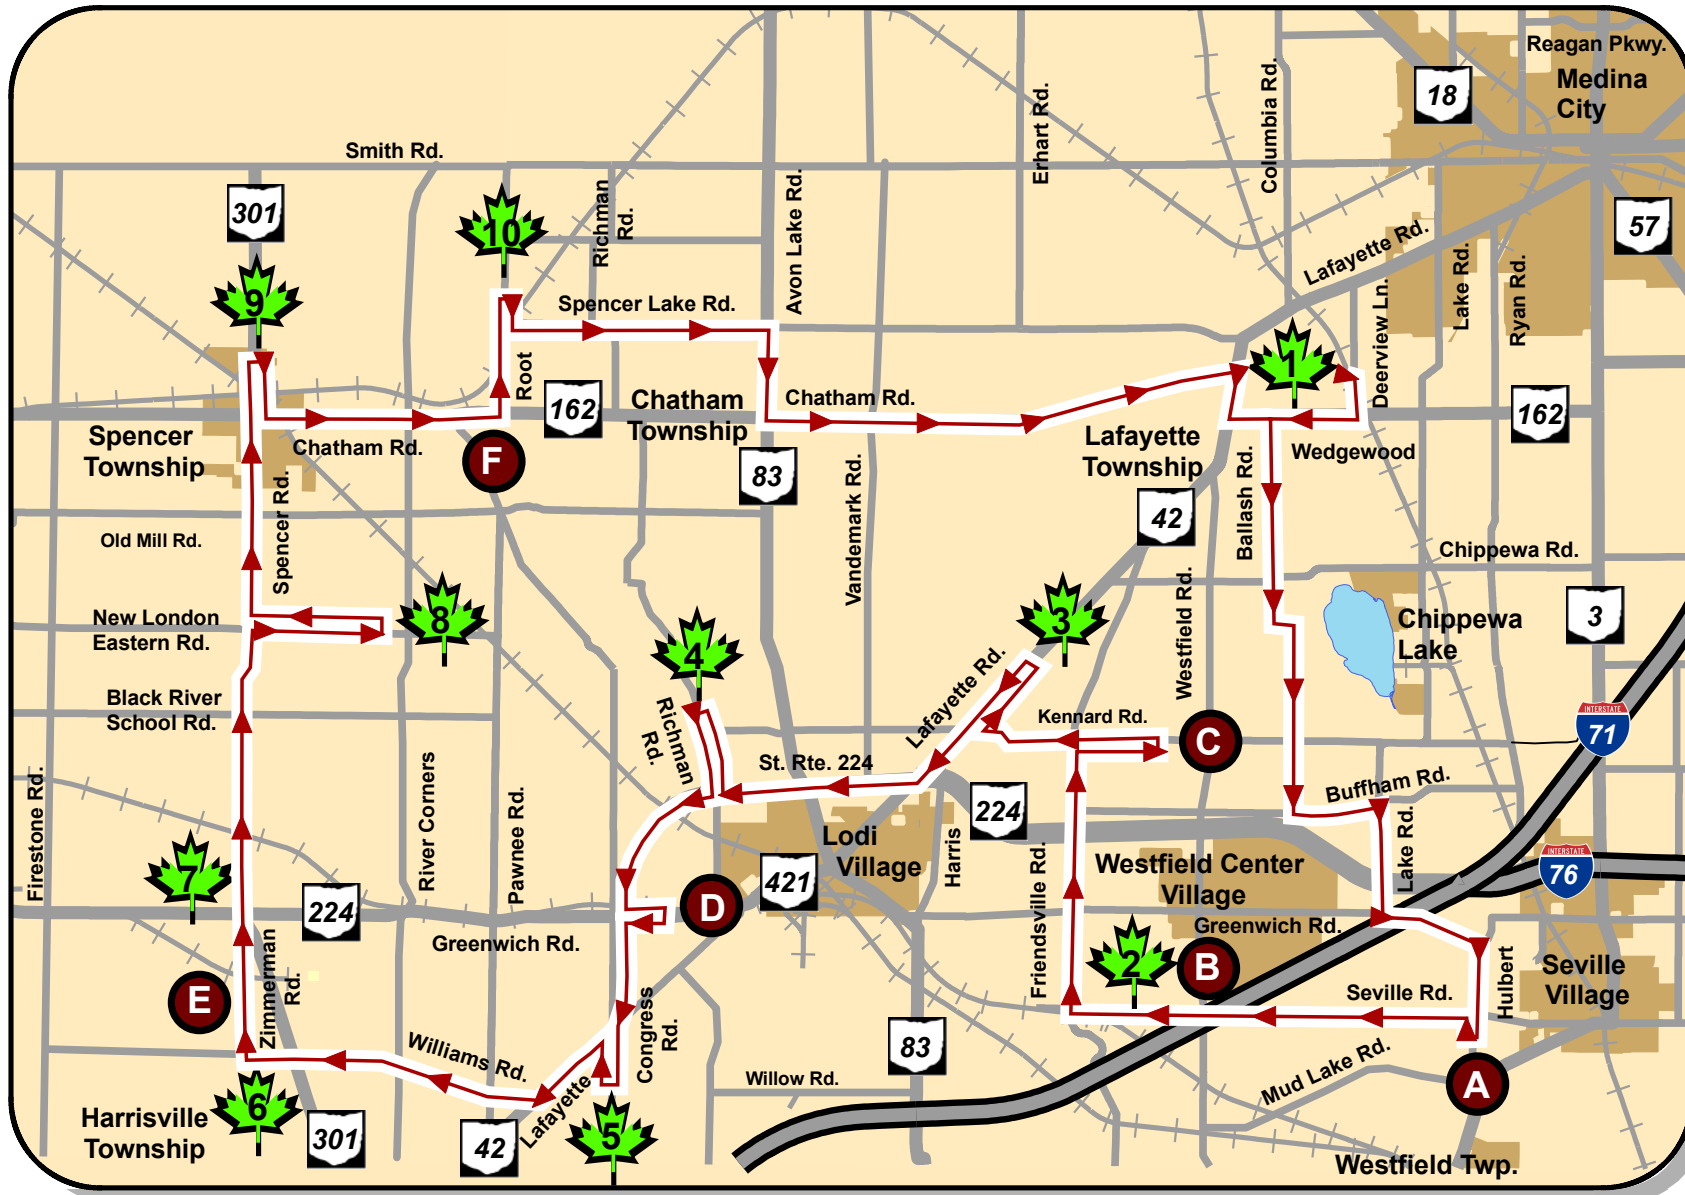

**Medina County
Park District**
6364 Deerview Lane
Medina, OH 44256
330-722-9364
www.medinacountyparks.com

**Medina Soil & Water
Conservation District**
6090 Wedgewood Road
Medina, OH 44256
330-722-2628
www.medinaswcd.org

**OSU Extension,
Medina County**
120 W. Washington St.
Medina, OH 44256
330-725-4911
www.medina.osu.edu

**M. C. Convention &
Visitors Bureau**
32 Public Square
Medina, OH 44256
330-723-5502
www.visitmedinacounty.com